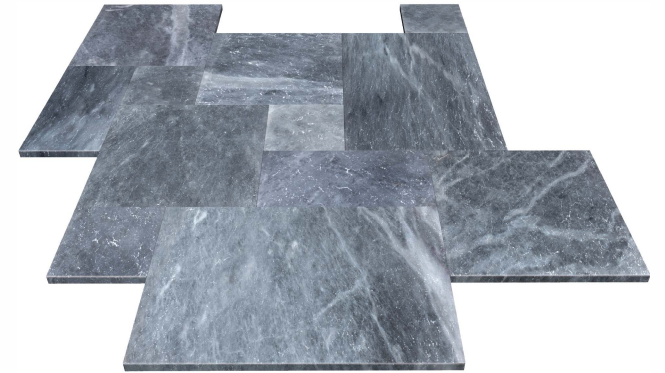

40,6x40,6cm
12,4x40,6cm

40,6x61cm
12,4x31,5x61cm

40,6x40,6cm
12,4x40,6cm

30,5x30,5cm
12,4x30,5x30,5cm

30,5x30,5cm
12,4x30,5x30,5cm

Cemar
Travertine & Marble
SINCE 1969

Marbre
Blue Stone Veilli

Blue Stone Marble Tumbled